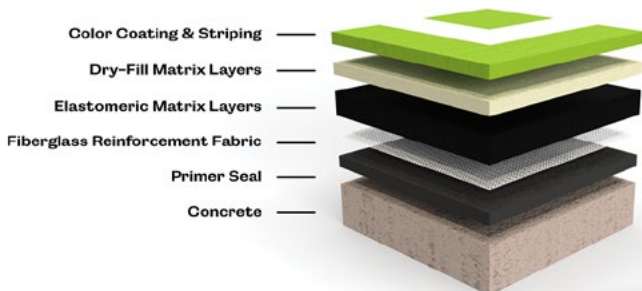

Cushion Extreme®

When your court has Cushion Extreme®, you will experience a new level of cushioned court comfort. You can play harder and longer with less fatigue.

Our product's base pad is coated with a proven world-class hard court acrylic tennis and pickleball court surfacing system. The tennis ball and pickleball play and react as if it were on a hard court, but your body enjoys the built-in resilience of our cushioned base pad. Experience maximum playing comfort and add years to your game with a Cushion Extreme® surface on your court.

Your knees, joints, and back will thank you when playing on a Cushion Extreme®-covered court. Our product brings an incredible level of cushioned comfort to the games of tennis and pickleball. No wonder this unique, seamless, resilient, poured-in-place system is quickly becoming the preferred surface of homeowners, clubs, and champions everywhere. It truly is a proven winner from coast to coast! It's good for your game and the environment.

Just how "cushiony" is it? Don't get us wrong—you won't be playing on marshmallows! Cushion Extreme® is noticeable, yet it's subtle. It's twice the cushion as the courts at the US Open, yet the playability is virtually the same. See for yourself!